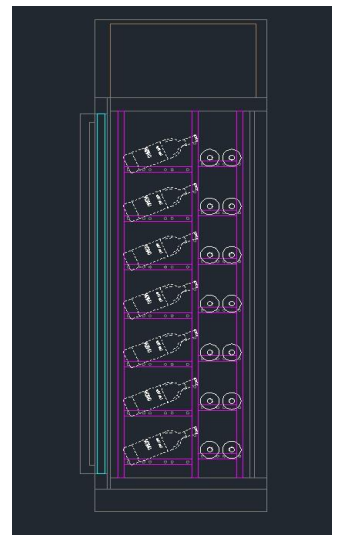

CUSTOMISED STANDARD WINE CELLAR & COOLER

CUSTOMISED STANDARD WINE CELLAR & COOLER